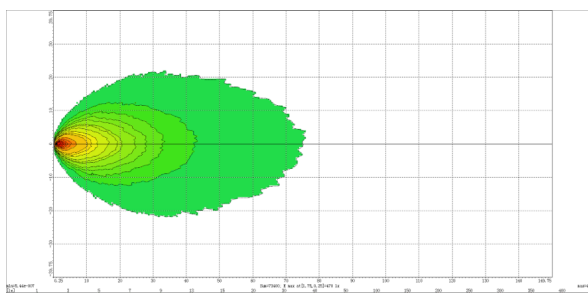

MODEL: GT14228

Oder Code	GT14228
Max Power	36W
Leds	9Pcs*4W Osram S8
Color Temperature	5700K
AMP Draw	2.67A@12V, 1.33A@24V
Operating Voltage	10-30V DC
Operating Temperature	-40~+80 °Celcius
Size(inch)	4.43"
Beam Pattern	Flood
1 Lux Reading	75m
Theoretical Lumen(lm)	4500lm
Effective Lumen(lm)	3600lm
Mounting Bracket	304 Stainless Steel
Lifetime	30000+h
Lens Material	Polycarbonate
Housing	Die-Casting Aluminum
Coating Powder	Sand Black
Cable Length	400mm
Waterproof Rate	IP68
EMC Protection	ECE R10, CISPR 25 Class 3
Net Weight	0.58Kg
Package Standard	20Pcs/Carton

1lx@75meters