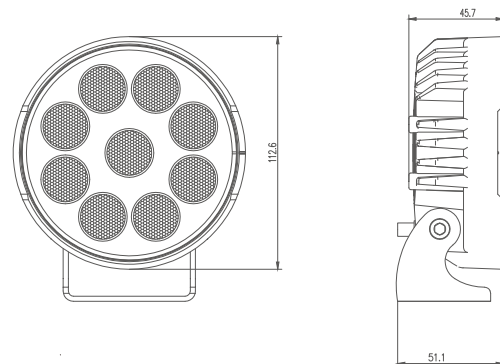

MODEL: GT14228

Oder Code	GT14228
Max Power	36W
Leds	9Pcs*4W Osram S8
Color Temperature	5700K
AMP Draw	2.67A@12V, 1.33A@24V
Operating Voltage	10-30V DC
Operating Temperature	-40~+80 °Celcius
Size(inch)	4.43"
Beam Pattern	Flood
1 Lux Reading	75m
Theoretical Lumen(lm)	4500lm
Effective Lumen(lm)	3600lm
Mounting Bracket	304 Stainless Steel
Lifetime	30000+h
Lens Material	Polycarbonate
Housing	Die-Casting Aluminum
Coating Powder	Sand Black
Cable Length	400mm
Waterproof Rate	IP68
EMC Protection	ECE R10, CISPR 25 Class 3
Net Weight	0.58Kg
Package Standard	20Pcs/Carton

1lx@75meters